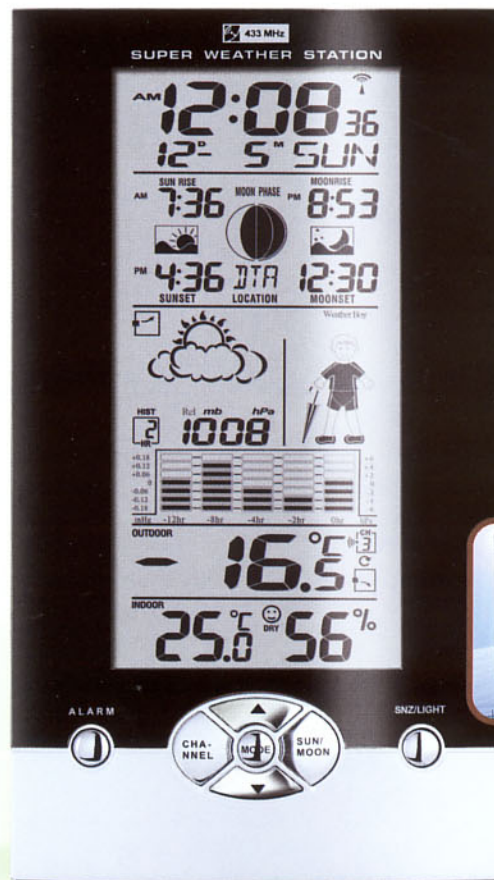

With Wireless Remote Sensors
(Technology of RF 433MHz Data Transmission)

Weather Station

include Sunrise/Sunset and Moonrise/Moonset Display

KW9004

KW9004

- Time, Calendar, Weather Forecast, Humidity and In/Out Temperature, Moon Phase and Tide Indication on one Display.
(For Model KW9004CA)
- Time, Calendar, Weather Forecast, Barometric Pressure reading, Pressure bar chart, Humidity and In/Out Temperature on one Display.
(For Model KW9004W-D)
- Size 170x105x25mm

KW9004CA

KW9004W-D

KW9006-BOY&S/M

- Radio Controlled Clock with DCF, MSF and WWVB Version Available.
- Non-Radio Controlled Version Available
- Time, Calendar, Sunrise/Sunset and Moonrise/Moonset, Weather Forecast, Weather Boy, Barometric pressure, Pressure History, Humidity and In/Out Temperature, Moon Phase and Tide Indication on one Display
- Sunrise/Sunset, Moonrise/Moonset and Moon Phase Display.
- Weather Boy Show Different Clothing According to Outdoor Temperature and weather forecast.
- Barometric Pressure Measurement.
 - Weather Forecast Animation with Sunny, Slightly Cloudy, Cloudy, Rainy and Cloud Burst.
 - Absolute and Relative Barometric Pressure Display
 - Barometric Bar Chart and past 12 hr Pressure Reading.
 - Barometric Pressure Readout in mb/hPa or Hg selectable.
- Relative Humidity Measurement.
 - Humidity Range: 20%-99%RH.
- Indoor/Outdoor Temperature Measurement:
 - Temperature Range:
 - Indoor Temperature: 0°C ~ 50°C (32°F ~ 122°F)
 - Outdoor Temperature: -50°C ~ 70°C (-58°F ~ 158°F)
 - Outdoor Temperature Transferred from Maximum 3 different Wireless Remote Sensor Units by 433MHz RF Transmission.

KW9006-BOY&S/M

KW5012D

- RF Transmission Range : 30m or 80m (Optional)
- Max/Min Memory for In/Out Temperature and Humidity.
- Low-Battery Indicator for Outdoor Remote sensor.
- Wall Mount or Table Stand Selectable.
- LED Back Light
- Size: 186x105x32mm