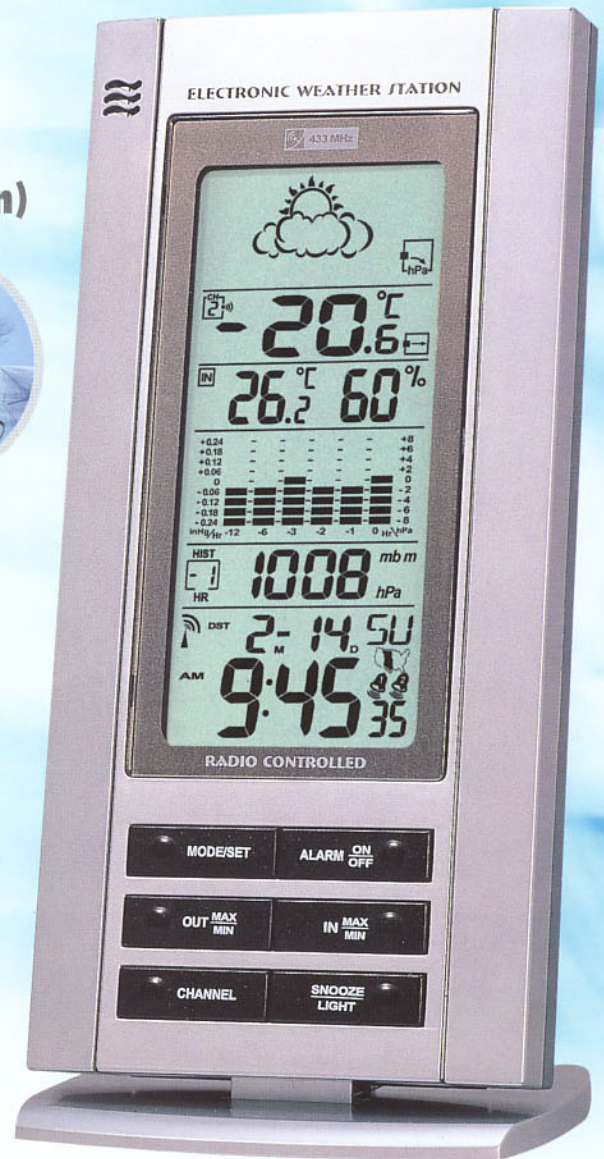

# Weather Station

with Wireless Remote Sensors

(Technology of RF 433MHz Data Transmission)

Remote Sensor

## KW5091W-D

- Radio Controlled Clock with DCF, MSF and WWVB Version Available.
- Non-Radio Controlled Version Available
- Time, Calendar, Barometric pressure, Pressure History, Humidity and In/Out Temperature, Moon Phase and Tide Indication on one Display
- Barometric Pressure Measurement.
  - Weather Forecast with Sunny, Slightly Cloudy, Cloudy, Rainy and Cloud Burst.
  - Barometric Pressure Bar Chart and past 12 hr Barometric Pressure Reading.
  - Barometric Pressure Readout in mb/hPa or Hg selectable.
- Relative Humidity Measurement.
  - Humidity Range: 20%-90%RH.
- Indoor/Outdoor Temperature Measurement:
  - Temperature Range:
    - Indoor Temperature : 0 °C~ 50 °C (32 °C~ 122 °C)
    - Outdoor Temperature: -50 °C ~ 70 °C (-58 °C ~ 158 °C )
  - Outdoor Temperature Transferred from Maximum 3 different Wireless Remote Sensor Units by 433MHz RF Transmission.
- RF Transmission Range : 30 m or 80m Selectable
- Max/Min Memory for In /Out Temperature and Humidity.
- Outdoor Temperature Alert Function.
- Moon Phase Display & High Tide, Middle Tide and Low Tide Indication.
- Low-Battery Indicator for Outdoor Remote sensor.
- Snooze Alarm Function.
- Size 175x85x50mm

## KW5091W-2TH

- Time, Calendar, Barometric pressure, Pressure History, In/Out Humidity and In/Out Temperature, Moon Phase and Tide Indication on one Display

## KW5027

- Radio Controlled Clock with DCF, MSF, JYJ and WWVB Version Available
- Time and Alarm Time on one Display.
- Day of week in 7 Languages Selectable. (Only for DCF Version)
- 12/24 Hour Selectable
- Snooze Alarm Function
- Transparent LCD Display.
- Size 58X94X80mm